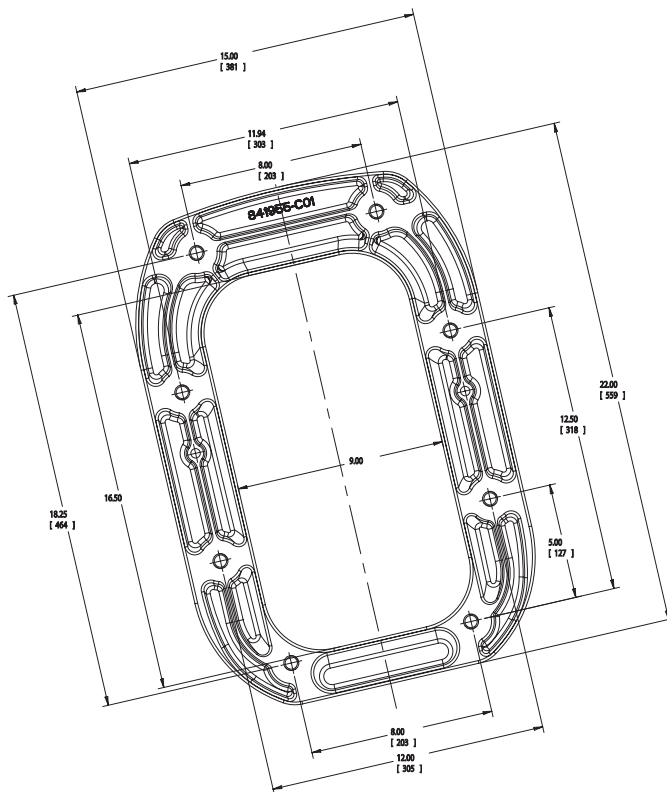

TRIM PUMP

INNER TRANSOM PLATE