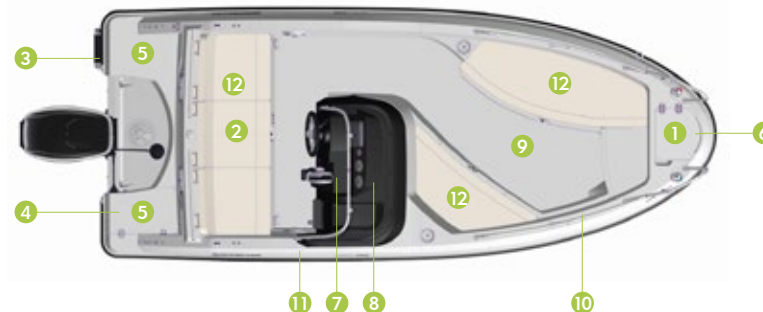

ACTIV 455 OPEN

STANDARD EQUIPMENT

HULL & DECK

- Anchor Locker
- Self Bailing Cockpit
- Swim Ladder

HELM

- Analog Speedometer/Tachometer
- Fuel Gauge
- Trim Gauge
- 12v electrical socket
- Dash with instrumentation

COCKPIT

- Cockpit Cushions
- Portable Fuel Tank

OPTIONAL EQUIPMENT

- Bow cushions and sunlounge extension
- Bimini
- Hull Color
- Stereo and speakers
- Simrad 7" GPS/Chart plotter
- Mooring Cover

ENGINE OPTIONS

- Mercury 40 FourStroke
- Mercury 50 FourStroke
- Mercury 60 FourStroke

MODEL FEATURES

1. Anchor storage
2. Fuel tank
3. Swim Ladder
4. Storage Below Swim Platform
5. Double swim platforms
6. Clearly defined step-out area to access land/boat
7. Dashboard and storage tray
8. Optional electronics & Stereo
9. Convertible sundeck area
10. Supportive rails for safety and facilitate movement
11. Depth of the cockpit guarantee security for kids and adults when seating or moving around the boat
12. Two storage spaces in the bow and one below the aft bench that can be securely locked up