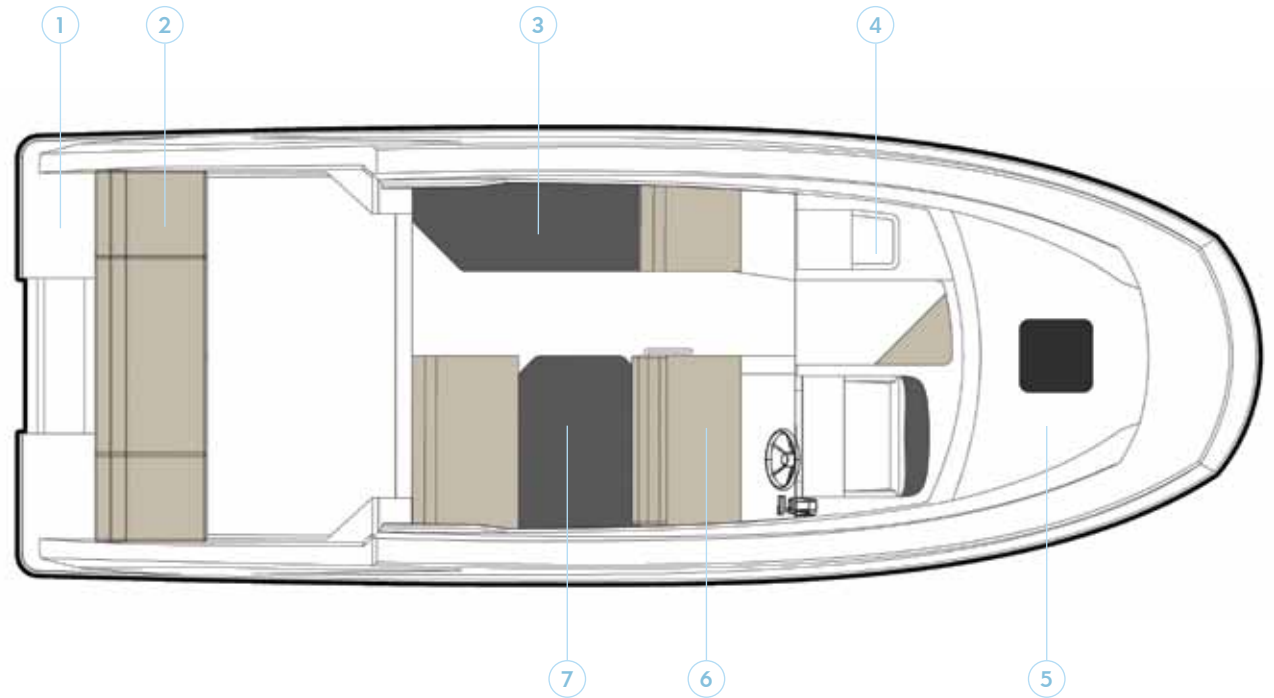

QUICKSILVER ACTIV 705 CRUISER

Model features

1. Easy access in and out of the water
2. Optional L – seating dining area on the cockpit
3. Permanent galley
4. Enclosed toilet
5. Private berth for two
6. Double helm seating
7. Large dining area to share enjoyable moments with friends and family. Also converts into two berths

Model specification	OB	SD		OB	SD
Length Overall (M)	7.05	7.05	Fuel Capacity (L)	220	220
Beam Maximum (M)	2.55	2.55	CE Design Category	C	C
Height - Without Canvas (M)	2.72	2.72	Maximum Number of People	8	8
Dry Weight (Kg)	1796	2111	Maximum Power (HP / KW)	200 / 147	220 / 164

As a company committed to continuous product improvement specifications are subject to change.