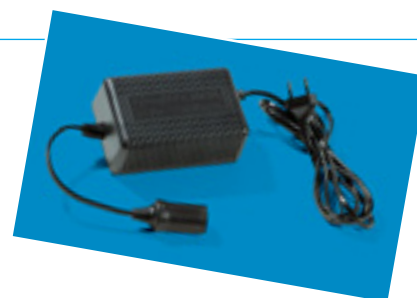

Tie-Down Kit: 67-875028

Kool Mate 40 & 56 Refrigerators

- Thermoelectric Cooler/Warmer powered by 12-volt DC vehicle or boat cigarette lighter.
- Quality Ultratherm® insulation for extra efficiency.
- Exclusive patented Z-Max powered engine for high performance cooling and warming.
- 50,000-hour (5 years 6 months) brushless motor with locked rotor protection and ball bearing construction.

Dimensions: 49.5 x 44.1 x 52.1cm

Capacity: 47.3 litres

Part Number: 67-877397

Also available

- | | |
|--|------------------------|
| • Kool Mate 230V AC/DC Converter: powers the thermoelectric products in homes, hotels, offices or any place with a 230V outlet.
110V/120V Converter also available. | 67-875060
67-877427 |
| • Kool Mate 12V/24V DC/DC Converter: required to power thermoelectric products from 24V DC batteries in trucks or boats. Draws up to 5 amps. | 67-877428 |
| • Kool Mate Battery Adapter: allows use of a 12V battery as a power source for thermoelectric products. Connects to the 12V battery terminals. | 67-877429 |
| • Kool Mate Battery Guard: Protects car battery when engine is off but Kool Mate is on. Automatically turns Kool Mate off when battery drops to 10.5V. Kool Mate turns back on when vehicle is restarted. Universal-style plug. | 67-877430 |